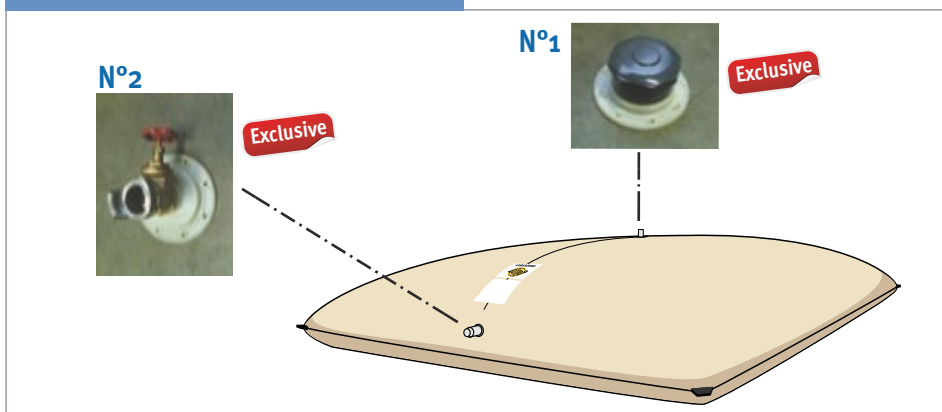

SKELETON DIAGRAM

TECHNICAL FABRIC

- ACS range: high resistance woven 100% polyester with PVC coating (950 g/m² minimum – beige/white).
- Double sided UV stabilised
- Tear strength: 550 N minimum
- Tensile strength: 400 DaN / 5 cm minimum